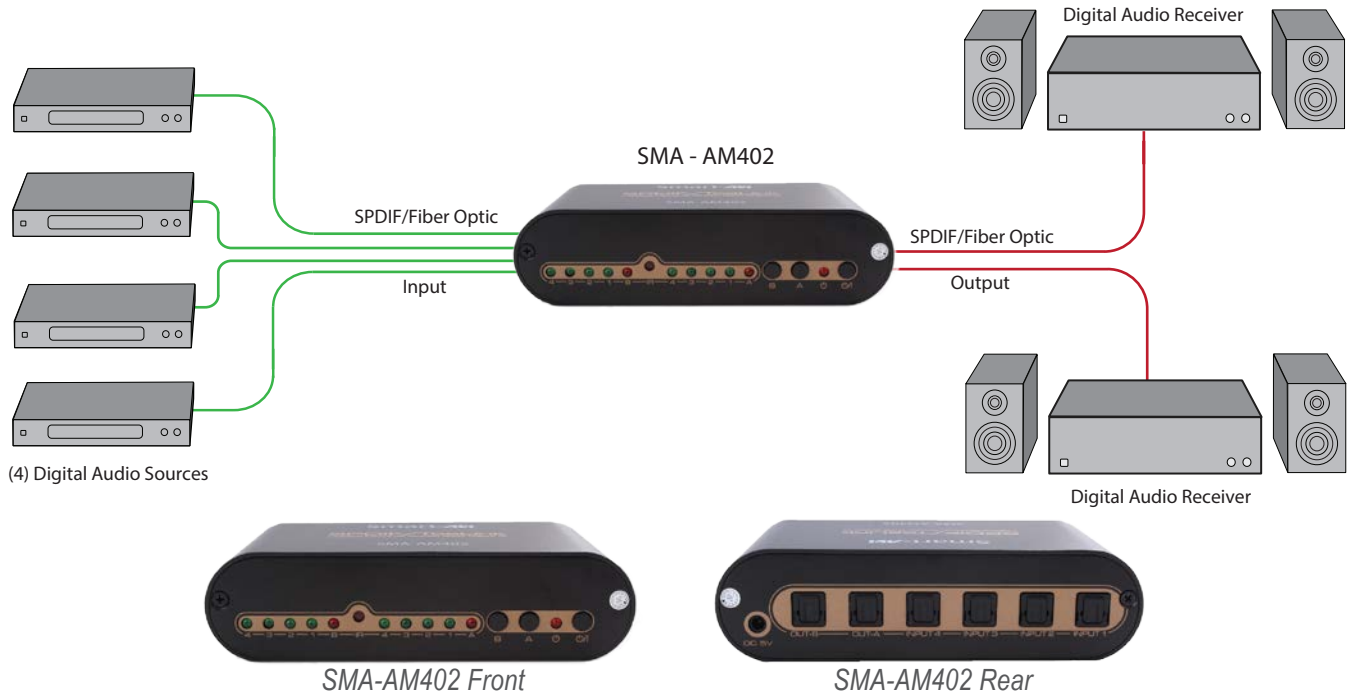

SMA-AM402

4X2 SPDIF Digital Audio Matrix

Route and switch four optical digital audio inputs to two optical digital audio outputs

FEATURES

- Four SPDIF fiber optic inputs and two SPDIF fiber optic outputs
- Supported formats: DTS-HD, Dolby-TrueHD, LPCM2.0, DTS, Dolby-AC3, DSD
- Supports signal retiming
- Switching and control through front panel buttons
- Retains memory of output configuration after powering off and on
- Built in over-voltage protection
- LED status indicator lights
- No loss of quality
- Plug-and-play ready

APPLICATIONS

- Home Theatre
- Control Rooms
- Production Studios
- PA Systems
- A/V Presentations
- Meeting Rooms

OVERVIEW

The SMA-AM402 enables to users to manage four digital audio signals (SPDIF over fiber optics) across two digital audio outputs. By using the latest in digital connections, the device delivers the utmost in quality audio, with numerous audio formats supported, including DTS-HD, Dolby-TrueHD, LPCM2.0, DTS, Dolby-AC3 and DSD. As A/V products continue to move into the digital realm, including the latest Blu-ray players, for example, this digital audio matrix provides a simple plug-and-play solution for digital audio routing.

APPLICATION DIAGRAM

SPECIFICATIONS

| Inputs/Outputs | |
|-----------------------------|---|
| Support audio format | DTS-HD, Dolby-TrueHD, LPCM2.0, DTS, Dolby-AC3, DSD |
| Peak wavelength | 650nm |
| Max baud rate | 16Mbps |
| Max working current | 100mA |
| Power | |
| Power adapter format | Input:AC (50HZ, 60HZ) 100V-240V; Output: DC5V/500mA |
| Physical | |
| Operating Temperature range | (0 to +40°C) |
| Operating Humidity range | 5 to 90%RH (No Condensation) |
| Dimension (L x W x H) | 2.6 in x 5 in x 1.3 in |
| Weight | 0.4 lbs |