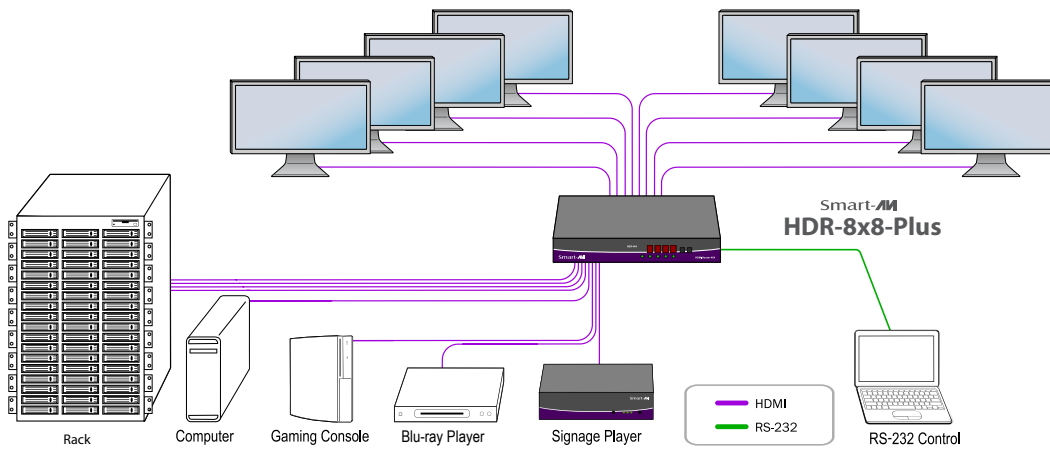

OVERVIEW

With the HDR-8x8-Plus, users can independently route eight video inputs to eight displays using the latest in 4K (3840x2160 @30Hz) HDMI video technology. The HDR-8x8-Plus has eight outputs that offer the flexibility to distribute HD audio and video signals across multiple displays, eliminating the tedium of disconnecting and reconnecting HDMI to a single display. Controlling the matrix switch is simple with the front-panel buttons and RS-232 commands. Even use the TCP/IP controls to manage the unit from a web browser. The perfect multi-switch solution for your home theatre system, the HDR-8x8-Plus is compatible with computers, live HD TV feeds, Blu-ray players, gaming consoles, video cameras and more.

APPLICATION DIAGRAM

SPECIFICATIONS