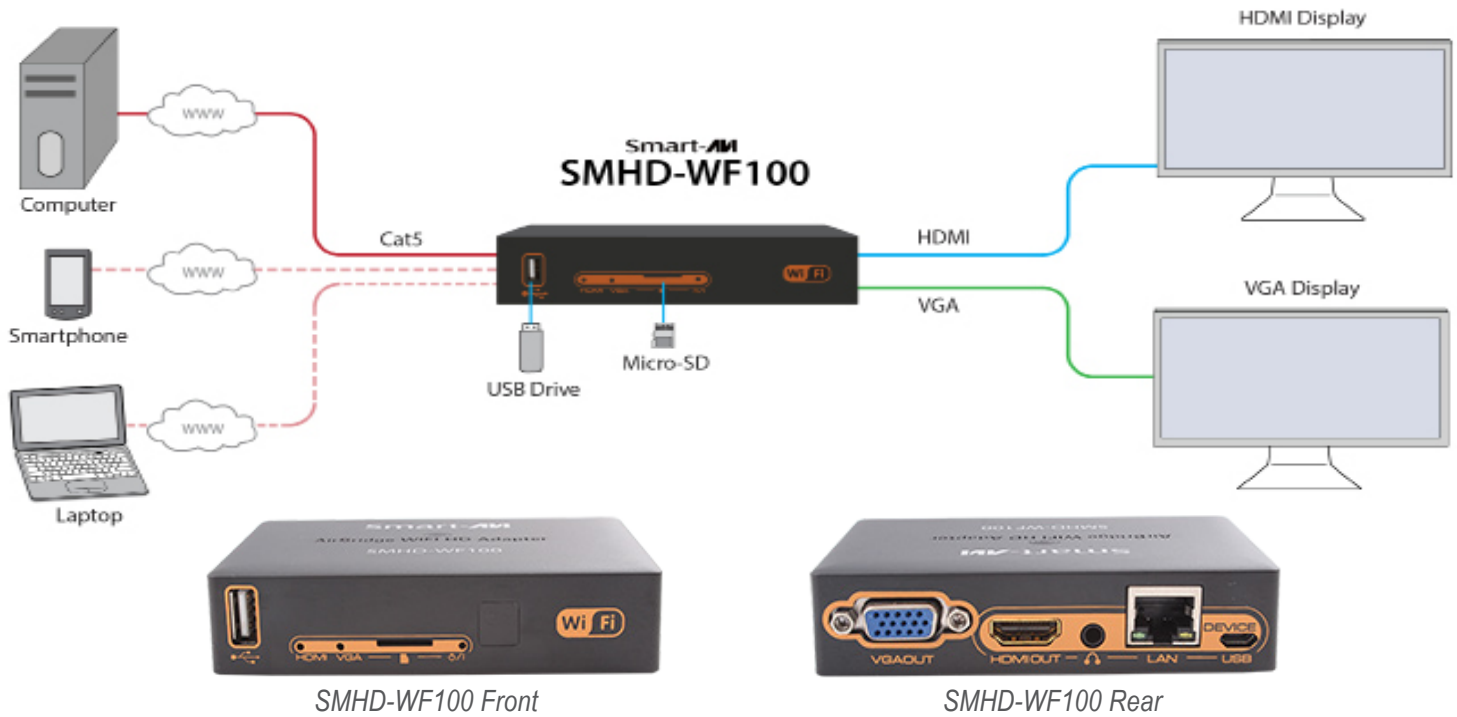

OVERVIEW

Ready to display the latest high definition content from computers, mobile devices, USB drives & MicroSD cards, the new SMHD-WF100 is the must have wireless media hub. The WF100 allows users to display content from a computer or smart phone via WiFi, a USB drive, or MicroSD card. It offers HDMI and VGA output for complete flexibility when displaying content. The device also features a 3.5mm stereo audio output to go with the VGA video-only output. The HDMI output transmits both video and audio together for cohesive connections. Users can display virtually any video they can access on their phone, computer, USB drive or MicroSD card. This device provides the apex in display functionality thanks to its simple WiFi connectivity, as well as its USB and MicroSD ports. Users can control the device using the included IR remote control, too, ensuring command is convenient.

APPLICATION DIAGRAM

SPECIFICATIONS

Inputs/Outputs	
VGA output resolution	Up to 1920x1080 @ (60Hz)
HDMI output resolution	Up to 1080p (@ 30Hz)
HDMI audio format	DTS-HD/Dolby-true HD/LPCM/DTS/Dolby-AC3/DSD
Wireless frequency range	2.4~2.4835GHz
Wireless transmission rate	300Mbps
Transmission delay	Up to 200ms (Related to PC performance, may be greater than this value)
SNR @ 0dB (CCIR/ARM)	Up to 85dB

Power	
Max working current	400mA
Power adapter format Input	AC 100V~240V 50HZ/60Hz, DC5V/2A
Physical	
Operating Temperature range	0 to +40°C
Storage Temperature range	-20 to +60°C
Operating Humidity range	10 to 90%RH (No Condensation)
Storage Humidity range	5 to 95%RH (No Condensation)
Case Dimension (LxWxH)	4"x2.6"x1"
Weight	0.21 lbs

ORDERING INFORMATION

Part No.	Description
SMHD-WF100S	Wireless Media Hub. Includes: [SMHD-WF100 & (PS5V2A)]

www.smartavi.com

Tel: 800.AVI.2131 • 818.503.6200 • 11651
Vanowen St. North Hollywood, CA. 91605

Smart-AVI
SMART AUDIO VIDEO INNOVATION