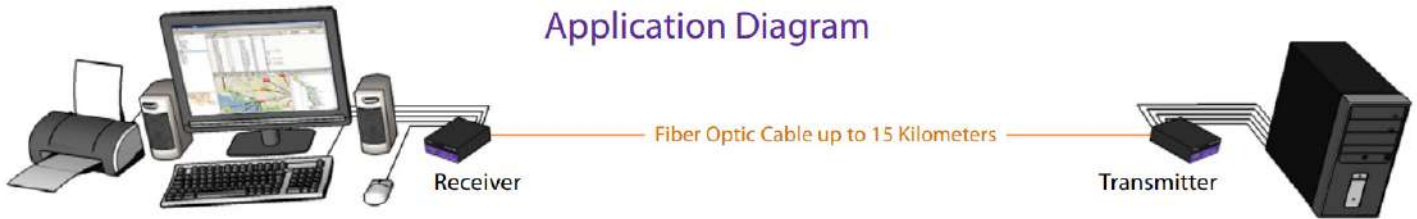

FDX-3500

Singlemode Fiber Extender

For the Extension of any USB Keyboard and Mouse, Stereo Audio, DVI-D and RS-232 Signals up to 15 Kilometers

FEATURES

- Top Signal Quality at Maximum Extension Over Singlemode Fiber (15 Km)
- Superior Image Quality at all Resolutions
- Video Resolutions up to 1920 x 1200 at 60Hz (1280 x 1024 at 75Hz)
- Customizable/Programmable DDC Table
- Supports USB Keyboard/Mouse
- Touch Screen Compatible
- Supports Stereo Audio
- Supports DVI-D
- Supports RS-232 Control from 300bps to 115,000bps
- Supports all USB Keyboards Fully Transparent
- Fiber Plug Type LC, Singlemode
- Compatible With all Operating Systems

APPLICATIONS

- Corporate or Educational Presentations
- Financial (Remote Servers/User Control)
- Call Centers
- Industrial (Long-Range Workstation Isolation)
- Information Terminals/Kiosks
- Airport Installations (Air Traffic Control/Passenger Information)
- KVM Extension where Exceptional Quality of Signal is Crucial
- Medical (Remote Operation Away from Sensitive/Magnetic Equipment)
- Recording (for Large Studios where Editing/Mixing Stations are Compact and/or Require Complete Silence)

OVERVIEW

The FDX-3500 consists of a transmitter and receiver that extend KVM, DVI-D, audio and RS-232 signals. It is a professional quality KVM capable of extending signals up to 15 Kilometers over a single singlemode fiber optic cable.

APPLICATION DIAGRAM

FDX-3500 Front

FDX-3500 Rear

VIDEO	
Input Interface	DVI-D Female (Single-Link)
Resolution	1920x1200 at 60Hz
DDC	Internal Table can be Re-programmed
Audio	
Signal Type	Stereo Audio
Bandwidth	15MHz, 0dB
Impedance	10K Ohm
Connector	3.5mm Stereo Mini Female
Audio	
Signal Type	Stereo Audio
Bandwidth	15MHz, 0dB
Impedance	10K Ohm
Connector	3.5mm Stereo Mini Female