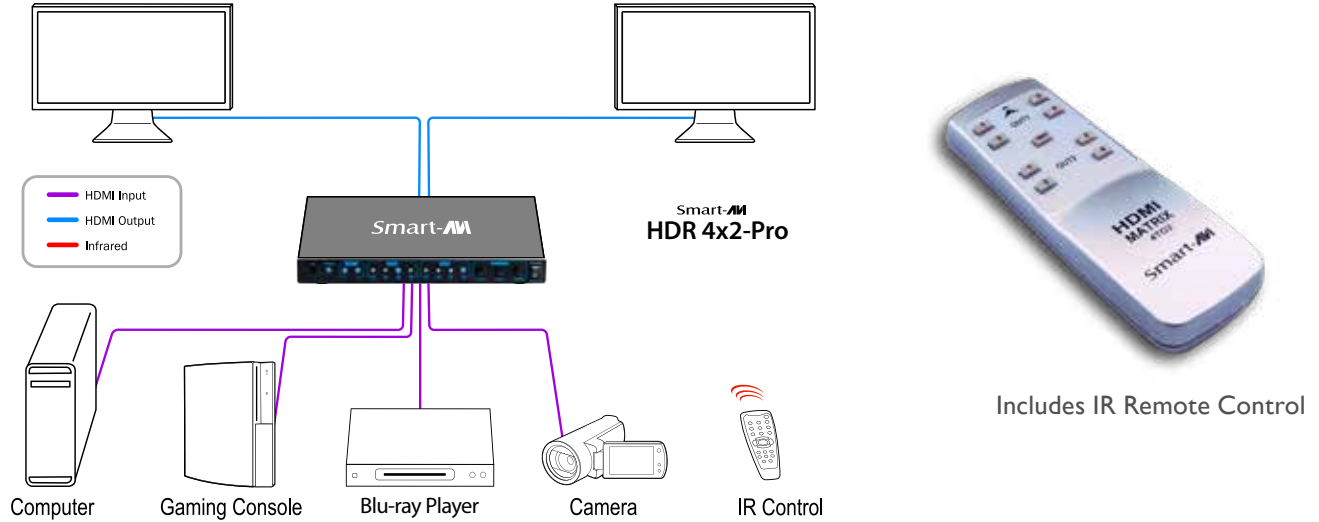

OVERVIEW

To distribute and switch the latest in 4K/2K HDMI video signals, the HDR 4x2-Pro allows users to switch four HDMI inputs with two high-definition displays. Two outputs give users flexibility while routing HD audio and video signals with two displays. The HDR 4x2-Pro eliminates the need to disconnect and reconnect HDMI sources to a single display. The device is compatible with computer sources, live HD television feeds, Blu-ray players, gaming consoles, video cameras and more. Controlling the matrix switch is simple thanks to the front tactile buttons and the included infrared remote control.

APPLICATION DIAGRAM

SPECIFICATIONS