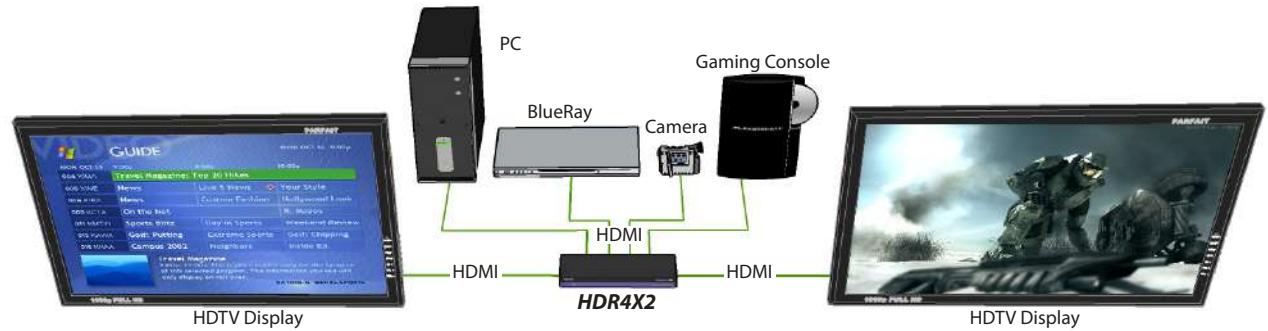

Introduction

Designed to manage HDTV video installations, the HDR4X2 can switch four inputs to two outputs. Two outputs give you the choice of routing HD audio and video signals to two displays. The HDR4X2 eliminates the need to disconnect and reconnect HDMI sources to a single display. Compatible with HD-DVD, computer sources, BlueRay players, gaming consoles, and HDTV set-top boxes. Controlling the switch is simple, via the front tactile buttons or an optional Infrared remote control.

Features

- 4x2 non-blocking, single-link HDMI matrix switch
- Distributes any of the four inputs to any combination of the two HDMI output displays
- Supports optional IR remote
- HDMI support 1.3c
- HDCP support 1.0/1.1
- Bandwidth 340 MHz (10.2 Gbps)
- Total Transmission Max 25ft
- Resolution 480i,480p,720i,720p,1080i,1080p
- Individual tactile buttons for switching HDMI source to each display

Applications

- Home Theater Integration
- Digital Signage Deployment
- Information Kiosks/Displays
- Film/Recording Studios

In HDTV installations, where several sources need to be switched to different displays, SmartAVI's Matrix Switch Series is the perfect solution.

Product - Installation Diagram

Installation

1. Turn off all input devices and displays.
2. Connect the HDMI extension cables to the input devices and to the "IN" ports on the HDR4X2.
3. Connect the displays to the "OUT" ports on the HDR4X2.
4. Connect the power cord to power-on the HDR4X2.
5. Power on the input devices and the displays.
6. Use the front panel buttons to select the desired input port for each display.

Switching Between Ports

Front Panel Control

To switch ports using the front panel, press the **Select** buttons for each display to cycle through the available ports. The selected port number will be indicated by the LED display.

IR Control (optional)

You may switch ports using an infrared remote control (optional accessory). The selected port number will be indicated by the LED display.