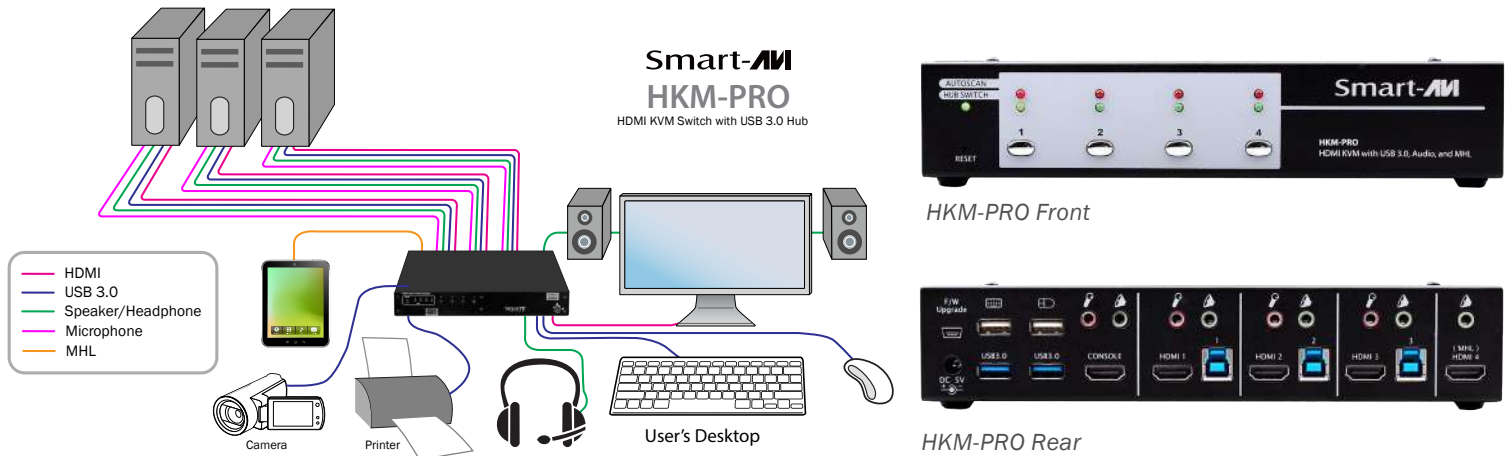

OVERVIEW

The HKM-PRO is a cutting edge HDMI KVM (Keyboard, Video and Mouse) switch perfectly catered for the latest AV technology. Three HDMI slots, two USB 3.0 Type A ports, three USB 3.0 Type B ports, audio input/output, one MHL/Android port, and two USB 2.0 Type A ports make the HKM-PRO the ultimate in KVM switch on the market. With the growing popularity of USB 3.0 devices, as well, the HKM-PRO is the ideal way for users to stay up to date with all of their KVM needs.

The HKM-PRO supports hot-key switching, which makes it easier than ever to switch between computers. The HKM-PRO also fully emulates USB keyboard and mouse functions, allowing connected computers to boot normally without keyboard error.

APPLICATION DIAGRAM

SUPPORT	
Monitor Support	DDC2B, max resolution up to 1920x1200
OS Support	Win 98/98SE/ME/2000/XP/Vista/2003/7/8, Mac OS9/X, Linux, Sun Micro OS
USB	USB1.0 / USB1.1 / USB2.0 / USB 3.0
I/O CONNECTORS	
Input	4x HDMI Female 3x USB 3.0 Type B Female 1x 3.5mm 3x Audio Jack Female (Pink) 4x Audio Jack Female (Green)
Output	1x HDMI female 1x USB Type A Female Mouse 1x USB Type A Female Keyboard 1x Audio Jack Female (Pink) 1x Audio Jack Female (Green) 2x USB 3.0 Type A Female

MISC.	
Switching	Push Button/Hot Key
LEDs	Host Selected LED (Red) HUB Selected LED (Green) Auto Switch & Auto Scan LED (Green)
Cables	2 sets of USB 3.0, HDMI and Audio Cable 1 set of HDMI to Macro USB (for MHL function)
MECHANICAL	
Dimensions (L-W-H)	238 (L) x 91 (W) x 54 (H) mm
Weight	860g
Power	External 5VDC 4A

ORDERING INFORMATION

Part No.	Description
HKM-PRO-S	3 Port HDMI/USB3.0 Switch (Includes: HKM-Pro and PS5VDC4A)

www.smartavi.com

Tel: 800.AVI.2131 • 818.503.6200 • 11651
Vanowen St. North Hollywood, CA. 91605

Smart-AVI
SMART AUDIO VIDEO INNOVATION