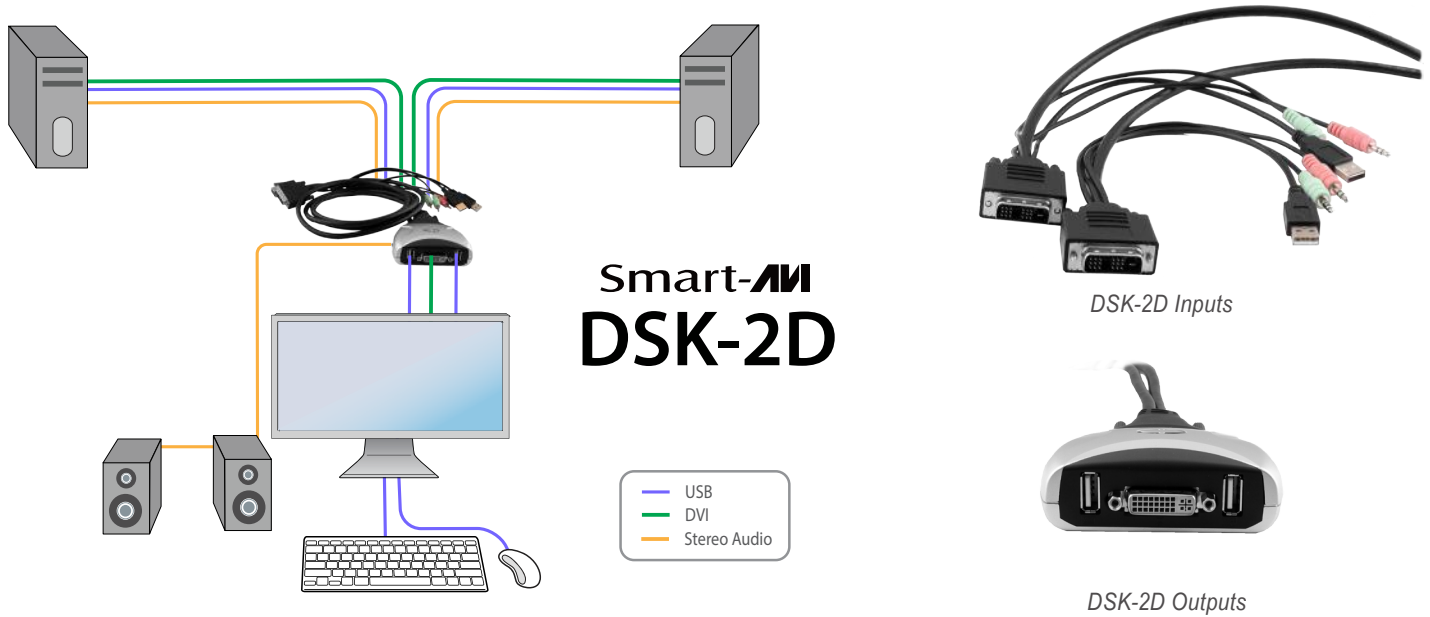

## OVERVIEW

---

Perfect for small office and home settings, the DSK-2D is an ultra-small 2-port DVI KVM switch with stereo audio support and easy push-button switching. Using a USB keyboard and mouse combo with a DVI monitor, users can access & control two connected computer systems from a single KVM workstation with ease.

### FULL USB KEYBOARD AND MOUSE EMULATION

The DSK-2D features responsive and reliable USB keyboard-mouse functionality, making for a seamless user experience when controlling connected computers.

## COMPACT SOLUTION

---

The DSK-2D is lightweight and easy to carry around on-the-go. Users can hook the KVM device up to any system and start using it immediately, thanks to SmartAVI's signature plug-and-play accessibility. The DSK-2D is quite simply our easiest KVM solution!

## SPECIFICATIONS

VIDEO & AUDIO		USB	
Link Rate	5.4 Gbps/lane	INPUT	(2) USB Type A Male
Video Input	(2) DVI Male	OUTPUT	(2) USB Type A Female
Video Output	(1) DVI Female	<b>OTHER</b>	
Resolution	Up to 1080p (1920x1080 @ 60Hz)	Dimensions	65mm H x 85mm D x 25mm W
Auto-Scan Interval	10s	Weight	0.9 lbs
DDC Compatibility	DDC 1, 2 Support	Power	Powered by PC connection
Audio Input	(2) 3.5mm Stereo [Male]; (2) 3.5mm Mic [Male]	Operating Temp.	-5 to +35°C (+23 to +95°F)
Audio Output	(1) 3.5mm Stereo [Female]; (1) 3.5mm Mic [Female]	Storage Temp.	-4-185°F (-20-85°C)
		Humidity	5 to 90% (No Condensation)
CONTROL			
Push Button	Switch between sources 1 & 2		
Hot Keys	Via Keyboard		