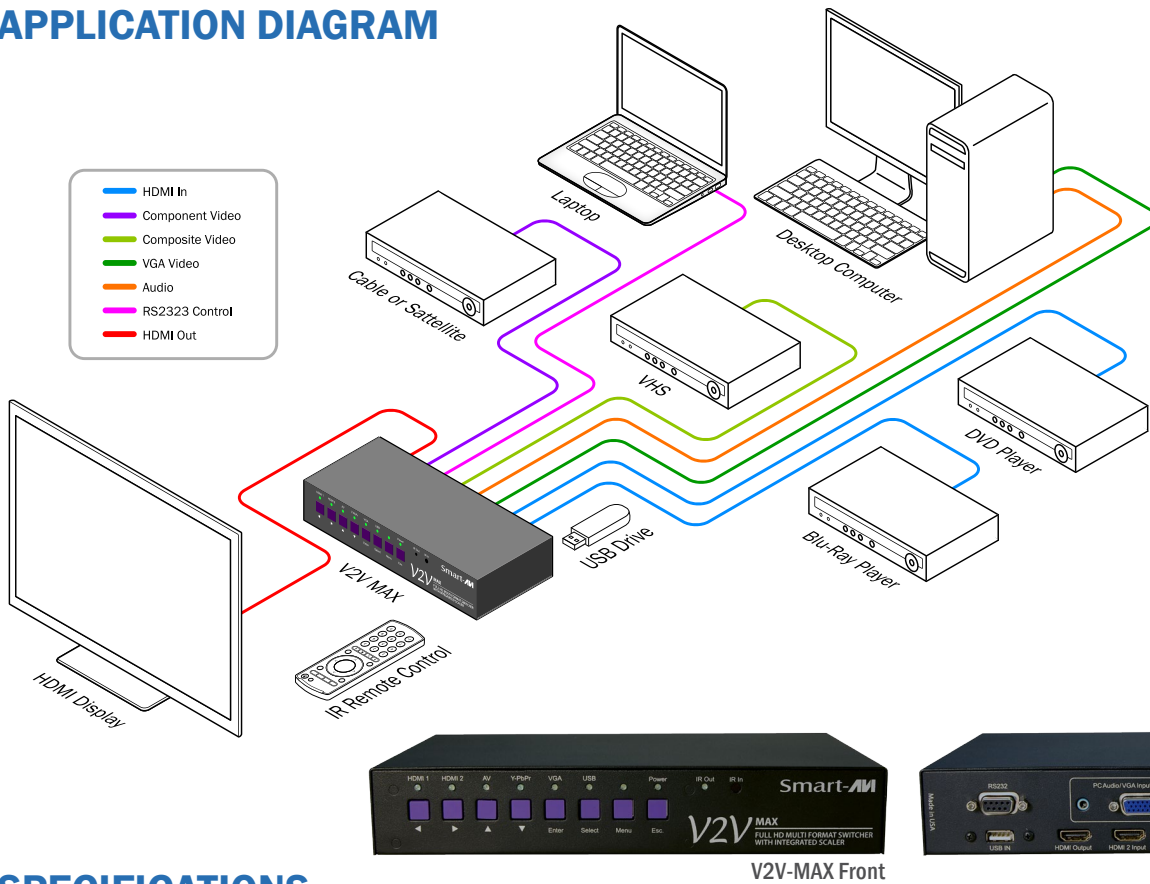

APPLICATION DIAGRAM

SPECIFICATIONS

INPUTS	
Composite	(3) RCA CVBS: PAL, NTSC, SECAM with stereo audio input
Component	(5) RCA YPbPr: 1080p@50/60Hz, 1080i@50/60Hz, 720p@50/60Hz, 576i/p, 480i/p with stereo audio input
PC	DB15 Female with Jack stereo supports
VGA	640x480@60Hz, 800x600@60Hz, 1024x768@60Hz, 1280x1024@60Hz, 1280x720@60Hz, 1360x768@60Hz, 1440x900@60Hz, 1680x1050@60Hz, 1920x1080@60Hz with stereo audio input
HDMI	(2) HDMI Inputs: 1080p@50/60Hz, 1080i@50/60Hz, 720p@50/60Hz, 576i/p, 480i/p, 640x480@60Hz, 800x600@60Hz, 1024x768@60Hz, 1280x1024@60Hz, 1280x720@60Hz, 1360x768@60Hz, 1440x900@60Hz, 1680x1050@60Hz, 1920x1080@60Hz
USB type A	MPEG, H.264, RM/RMVB movie decode, JPEG, BMP, PNG Picture decode and MPEG1/2, MP3 audio decode
OUTPUT	
Output	HDMI Set 720p or 1080p output format with integrated audio
CONTROL	
Control	Front panel with pushbuttons and LED indicators, IR infrared with remote control supplied, RS232 DB9Female with simple protocol
OTHER	
Power	Switching Power Supply 110/220v 5VDC 4A
Operating Temperature Range	-5 to +35°C (-41 to +95 °F)
Operating Humidity Range	5 to 90 % RH (no condensation)
Dimensions	10.0125 in. W x 2 in. H x 6 in. D
Weight	2.75 lbs.
ORDERING INFORMATION	
Part No.	Description
V2V-MAX-S	6 Port Multi Format Switcher, Scaler and Converter with IR Remote Control and Power Supply: Includes: [V2V-MAX, V2V-MXR, (PS5VDC4A)]