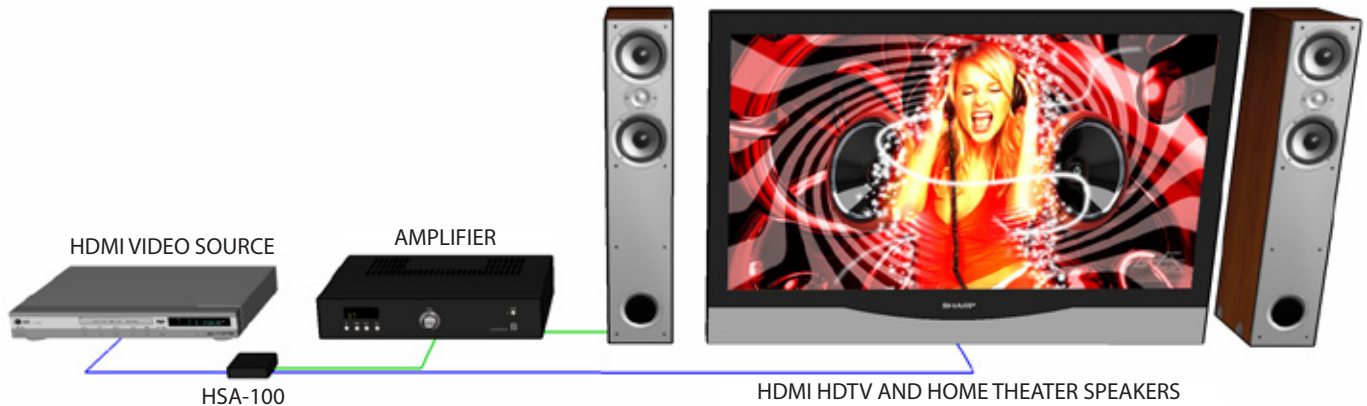

HDMI Separator

HDMI FAMILY

HDMI
TO
HDMI+AUDIO/
SPDIF

FULL HD 1080p
with Deep Color
and
HD Audio

HDMI to HDMI with Audio/SPDIF Converter

Separate audio signals from your HDMI source into **Stereo Audio/SPDIF at 1080p with Deep Color**

An HDMI cable carries the video and the audio in one signal. However, many TVs and displays have poor quality sound or no sound at all. With the HDMI Separator you can separate your audio signal from the HDMI and send it to external speakers, an audio receiver without digital inputs, or amplifier without digital inputs etc. The HDMI Separator supports optical or analog L/R audio in all digital audio formats including 5.1/7.1 Surround.

APPLICATIONS

- Security
- PC Networking
- Conference Center Systems
- Point of Sale
- Camera Surveillance
- Video Phone
- Control Room Systems
- Recording Studio

Smart-AVI
SMART AUDIO VIDEO INNOVATION

www.smartavi.com

SPECIFICATIONS

APPLICATION DIAGRAM

HDMI VIDEO INPUT

Format	HDMI 1.3b [Deep Color, xvYcc color space supported]
DVI Compliance	Single-link DVI-D 1.1
HDCP Compliance	1.0/1.1
Video Bandwidth	Single-link 340MHz [10.2Gbps]
Resolution	480i,480p,720i,720p,1080i, 1080p
Input Interface	(1) HDMI[7.1ch audio & video]
Connector	Type A[19-pin female]
Maximum Distance	25 ft.